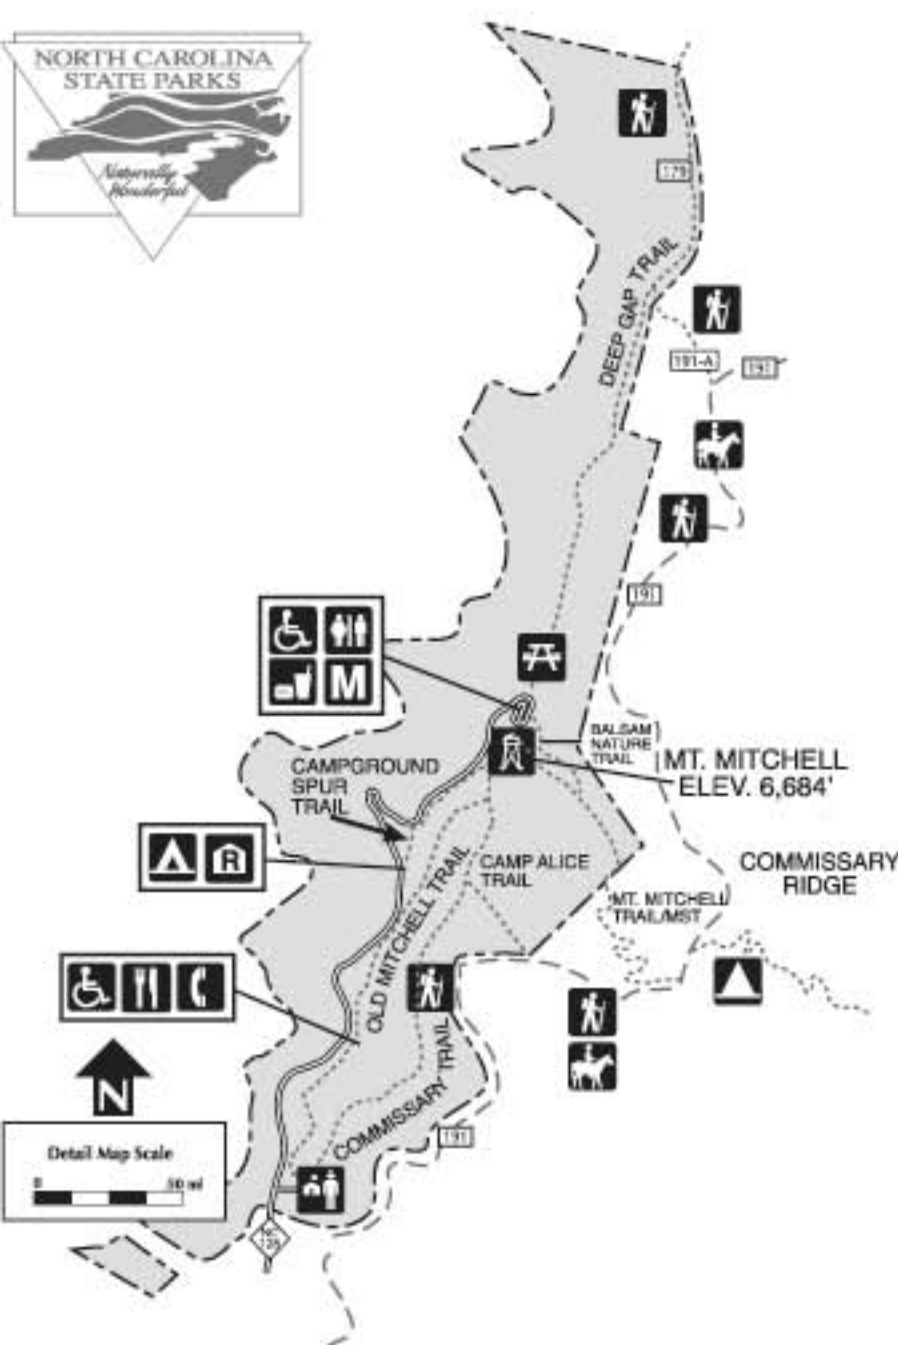

Mount Mitchell State Park

	Accessible		Park Office
	Boundary Line		Picnicking
	Bridle Trail		Public Telephone
	Backpack Camping		Ranger Residence
	Concession Stand		Restaurant
	Hiking Trail		Restrooms
	Memorial Mission, Asheville Emergency 911		Roads: Paved
	Museum		Gravel
	Observation Area		Tent Camping Area
	USFS Numbered Trail		

Trail	Difficulty	Mileage	Blazing
Mt. Mitchell	strenuous	6	blue diamonds
Balsam	easy	.75	white triangles
Camp Alice	strenuous	.5	blue squares
Campground Spur	moderate	.4	red rectangles
Deep Gap	strenuous	12	orange triangles (to Deep Gap)
		4.3	orange diamonds
Commissary	easy	2	white circles
MST	strenuous	16	white circles
Old Mitchell	strenuous	2	yellow circles